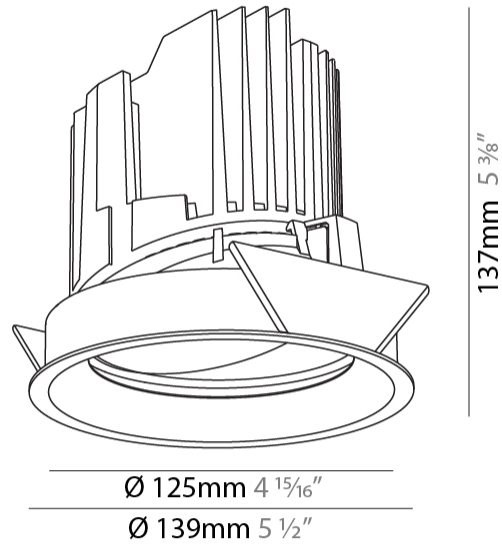

PHYSICAL

Shape: Round
Diameter (mm): 139
Diameter (in): 5 1/2
Height (mm): 137
Height (in): 5 3/8
Ceiling Thickness (mm): 10 / 12.5 / 15
Ceiling Thickness (in): 3/8 or 1/2 or 9/16
Min. Recessing Depth (mm): 150
Min. Recessing Depth (in): 5 7/8
Light Distribution: Adjustable / Downlight
Weight (kg): 0.853
Weight (lbs): 1.88
Fixture Finish: SSR / BKV / CWI / CRY / HAB / UFT / ITA / RUA / FTG / MYG / LOD / PUS / FRO / FUP / KIA / POP / BLS / SPG / MEY / GOH / GUM / CHC / COM / ABZ / JAG / OBR / MOS / ROR
Fixture Material: Aluminum Die Cast
Cut-out Measurements: 130mm / 5 1/8"

ELECTRICAL

Lamp Type: LED (Zhaga Standard)
Input Wattage (W): 28.6
Total Output Wattage (W): 26.4
Dimming: Tri-Mode (Non-Dimming and Phase Dimming (120Vac only) and 0-10V Dimming)
Driver Included: No
Driver Location: Recessed Housing
Driver Type: Constant Current - Universal
Driver Class: Class 2
Housing: See components
Input Voltage (V): 120 - 277
Constant Current (MA): 700

LED

Number of LEDs: 1
Color Temperature (°K): 2700 / 3000 / 3500 / 4000
Max. Delivered Lumen (lm): 1180 / 1930 / 2029 / 2070
Nominal Lumen (lm): 3210 / 3290 / 3459 / 3530
CRI: >90 CRI
Lamp Life (hrs): 50000

OPTICAL

Reflector: 10 / 18 / 36
Adjustability: Rotational 355°, Tilt 30°

RATINGS AND CERTIFICATIONS

Certified By: Certified for North American Standards
IP rating: IP54